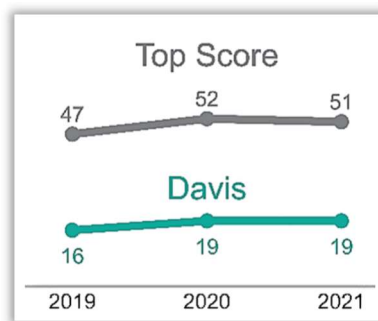

# Cannabis Policy

Davis

## 2021 SCORECARD

This scorecard analyzes local cannabis ordinances passed prior to January 1, 2021, in each California city or county that legalized storefront retail sales, to assess policies in effect going into 2021. It evaluates to what extent potential best practices were adopted to protect youth, reduce problem cannabis use and promote social equity beyond those already in state law. Scores fall into six public health and equity focused categories for a total maximum of 100 points.