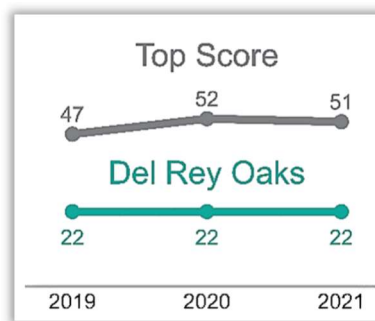

# Cannabis Policy

## 2021 SCORECARD

This scorecard analyzes local cannabis ordinances passed prior to January 1, 2021, in each California city or county that legalized storefront retail sales, to assess policies in effect going into 2021. It evaluates to what extent potential best practices were adopted to protect youth, reduce problem cannabis use and promote social equity beyond those already in state law. Scores fall into six public health and equity focused categories for a total maximum of 100 points.