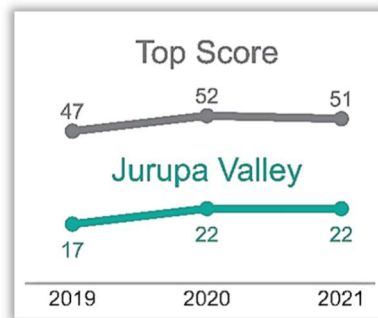

# Cannabis Policy

## 2021 SCORECARD

This scorecard analyzes local cannabis ordinances passed prior to January 1, 2021, in each California city or county that legalized storefront retail sales, to assess policies in effect going into 2021. It evaluates to what extent potential best practices were adopted to protect youth, reduce problem cannabis use and promote social equity beyond those already in state law. Scores fall into six public health and equity focused categories for a total maximum of 100 points.