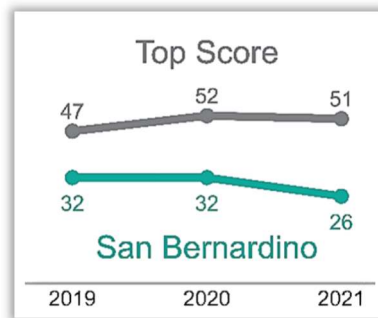

# Cannabis Policy

## 2021 SCORECARD

San Bernardino

This scorecard analyzes local cannabis ordinances passed prior to January 1, 2021, in each California city or county that legalized storefront retail sales, to assess policies in effect going into 2021. It evaluates to what extent potential best practices were adopted to protect youth, reduce problem cannabis use and promote social equity beyond those already in state law. Scores fall into six public health and equity focused categories for a total maximum of 100 points.