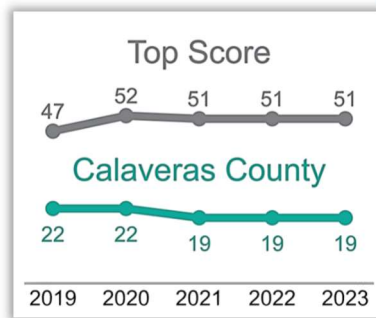

Cannabis Policy

2023 SCORECARD

This scorecard analyzes local cannabis ordinances passed prior to January 1, 2023, in each California city or county that legalized storefront retail sales, to assess policies in effect going into 2022. It evaluates to what extent potential best practices were adopted to protect youth, reduce problem cannabis use and promote social equity beyond those already in state law. Scores fall into six public health and equity focused categories for a total maximum of 100 points.