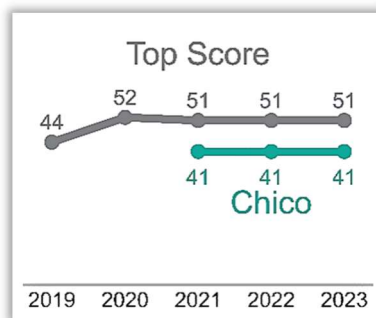

# Cannabis Policy

## 2023 SCORECARD

This scorecard analyzes local cannabis ordinances passed prior to January 1, 2023, in each California city or county that legalized storefront retail sales, to assess policies in effect going into 2022. It evaluates to what extent potential best practices were adopted to protect youth, reduce problem cannabis use and promote social equity beyond those already in state law. Scores fall into six public health and equity focused categories for a total maximum of 100 points.