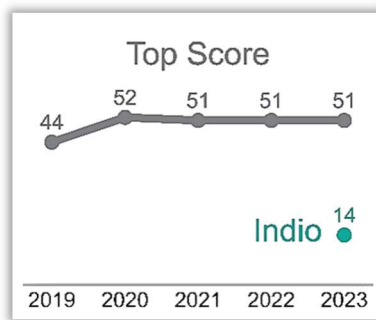

# Cannabis Policy

## 2023 SCORECARD

This scorecard analyzes local cannabis ordinances passed prior to January 1, 2023, in each California city or county that legalized storefront retail sales, to assess policies in effect going into 2022. It evaluates to what extent potential best practices were adopted to protect youth, reduce problem cannabis use and promote social equity beyond those already in state law. Scores fall into six public health and equity focused categories for a total maximum of 100 points.