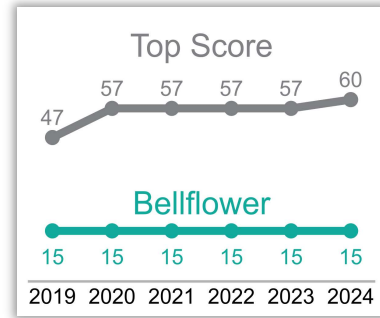

Cannabis Policy

2024 SCORECARD

This scorecard analyzes local cannabis ordinances passed prior to January 1, 2024, in each California city or county that legalized storefront retail sales, to assess policies in effect going into 2023. It evaluates to what extent potential best practices were adopted to protect youth, reduce problem cannabis use and promote social equity beyond those already in state law. Scores fall into six public health and equity focused categories for a total maximum of 100 points.

TOTAL SCORE = 15