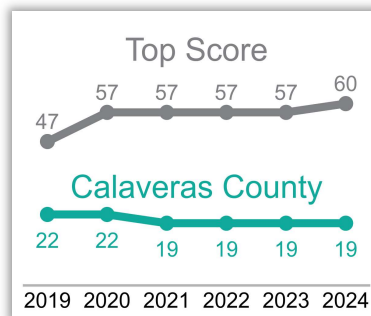

Cannabis Policy

2024 SCORECARD

This scorecard analyzes local cannabis ordinances passed prior to January 1, 2024, in each California city or county that legalized storefront retail sales, to assess policies in effect going into 2023. It evaluates to what extent potential best practices were adopted to protect youth, reduce problem cannabis use and promote social equity beyond those already in state law. Scores fall into six public health and equity focused categories for a total maximum of 100 points.