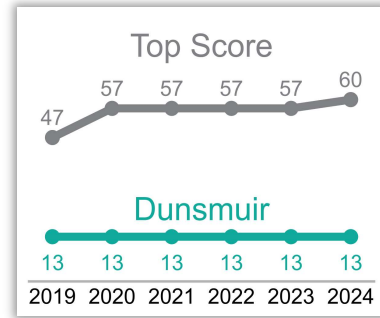

Cannabis Policy

2024 SCORECARD

This scorecard analyzes local cannabis ordinances passed prior to January 1, 2024, in each California city or county that legalized storefront retail sales, to assess policies in effect going into 2023. It evaluates to what extent potential best practices were adopted to protect youth, reduce problem cannabis use and promote social equity beyond those already in state law. Scores fall into six public health and equity focused categories for a total maximum of 100 points.

TOTAL SCORE = 13