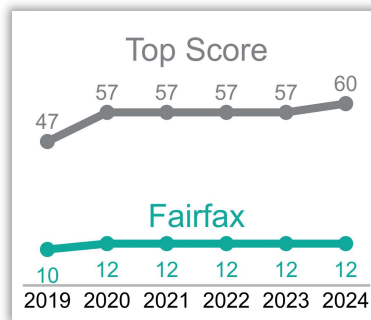

Cannabis Policy

2024 SCORECARD

This scorecard analyzes local cannabis ordinances passed prior to January 1, 2024, in each California city or county that legalized storefront retail sales, to assess policies in effect going into 2023. It evaluates to what extent potential best practices were adopted to protect youth, reduce problem cannabis use and promote social equity beyond those already in state law. Scores fall into six public health and equity focused categories for a total maximum of 100 points.

TOTAL SCORE = 12