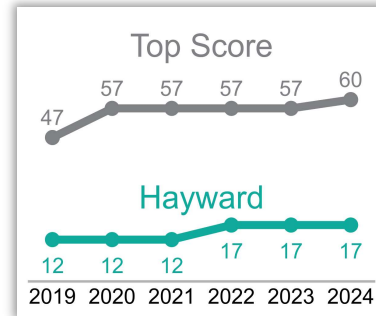

# Cannabis Policy

## 2024 SCORECARD

This scorecard analyzes local cannabis ordinances passed prior to January 1, 2024, in each California city or county that legalized storefront retail sales, to assess policies in effect going into 2023. It evaluates to what extent potential best practices were adopted to protect youth, reduce problem cannabis use and promote social equity beyond those already in state law. Scores fall into six public health and equity focused categories for a total maximum of 100 points.

TOTAL SCORE = 17