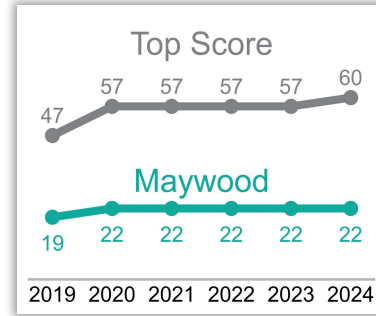

# Cannabis Policy

## 2024 SCORECARD

This scorecard analyzes local cannabis ordinances passed prior to January 1, 2024, in each California city or county that legalized storefront retail sales, to assess policies in effect going into 2023. It evaluates to what extent potential best practices were adopted to protect youth, reduce problem cannabis use and promote social equity beyond those already in state law. Scores fall into six public health and equity focused categories for a total maximum of 100 points.

TOTAL SCORE = 22