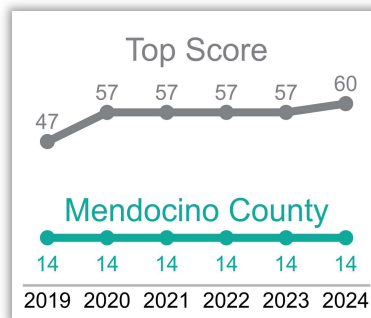

Cannabis Policy

2024 SCORECARD

This scorecard analyzes local cannabis ordinances passed prior to January 1, 2024, in each California city or county that legalized storefront retail sales, to assess policies in effect going into 2023. It evaluates to what extent potential best practices were adopted to protect youth, reduce problem cannabis use and promote social equity beyond those already in state law. Scores fall into six public health and equity focused categories for a total maximum of 100 points.

TOTAL SCORE = 14