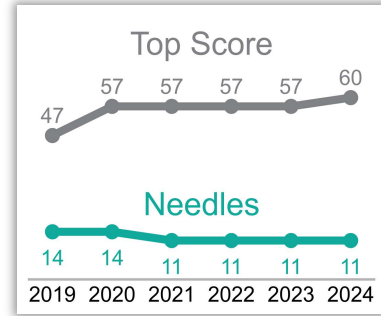

Cannabis Policy

2024 SCORECARD

This scorecard analyzes local cannabis ordinances passed prior to January 1, 2024, in each California city or county that legalized storefront retail sales, to assess policies in effect going into 2023. It evaluates to what extent potential best practices were adopted to protect youth, reduce problem cannabis use and promote social equity beyond those already in state law. Scores fall into six public health and equity focused categories for a total maximum of 100 points.