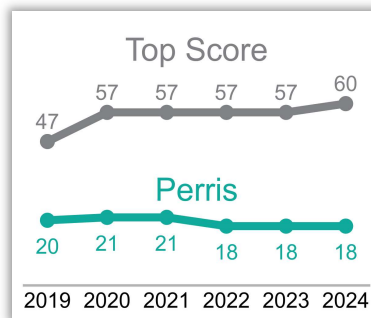

Cannabis Policy

2024 SCORECARD

This scorecard analyzes local cannabis ordinances passed prior to January 1, 2024, in each California city or county that legalized storefront retail sales, to assess policies in effect going into 2023. It evaluates to what extent potential best practices were adopted to protect youth, reduce problem cannabis use and promote social equity beyond those already in state law. Scores fall into six public health and equity focused categories for a total maximum of 100 points.

TOTAL SCORE = 18