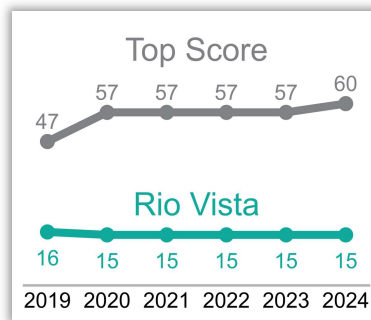

Cannabis Policy

2024 SCORECARD

This scorecard analyzes local cannabis ordinances passed prior to January 1, 2024, in each California city or county that legalized storefront retail sales, to assess policies in effect going into 2023. It evaluates to what extent potential best practices were adopted to protect youth, reduce problem cannabis use and promote social equity beyond those already in state law. Scores fall into six public health and equity focused categories for a total maximum of 100 points.

TOTAL SCORE = 15