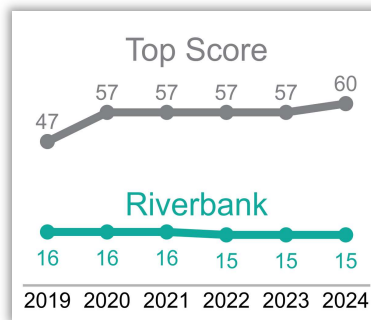

Cannabis Policy

2024 SCORECARD

This scorecard analyzes local cannabis ordinances passed prior to January 1, 2024, in each California city or county that legalized storefront retail sales, to assess policies in effect going into 2023. It evaluates to what extent potential best practices were adopted to protect youth, reduce problem cannabis use and promote social equity beyond those already in state law. Scores fall into six public health and equity focused categories for a total maximum of 100 points.

TOTAL SCORE = 15