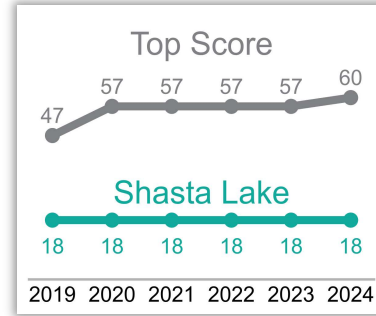

# Cannabis Policy

Shasta Lake

## 2024 SCORECARD

This scorecard analyzes local cannabis ordinances passed prior to January 1, 2024, in each California city or county that legalized storefront retail sales, to assess policies in effect going into 2023. It evaluates to what extent potential best practices were adopted to protect youth, reduce problem cannabis use and promote social equity beyond those already in state law. Scores fall into six public health and equity focused categories for a total maximum of 100 points.

TOTAL SCORE = 18