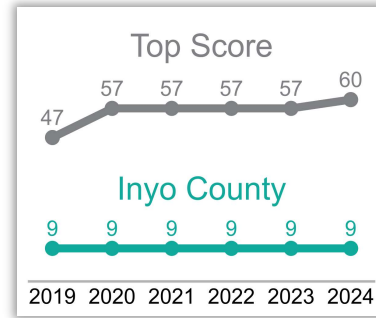

Cannabis Policy

2024 SCORECARD

This scorecard analyzes local cannabis ordinances passed prior to January 1, 2024, in each California city or county that legalized storefront retail sales, to assess policies in effect going into 2023. It evaluates to what extent potential best practices were adopted to protect youth, reduce problem cannabis use and promote social equity beyond those already in state law. Scores fall into six public health and equity focused categories for a total maximum of 100 points.

TOTAL SCORE = 9