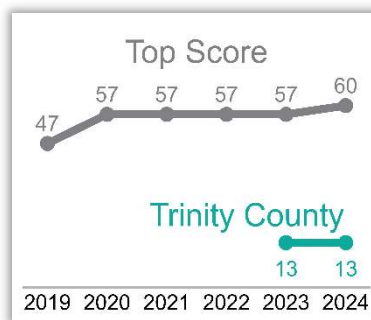

# Cannabis Policy

## 2024 SCORECARD

This scorecard analyzes local cannabis ordinances passed prior to January 1, 2024, in each California city or county that legalized storefront retail sales, to assess policies in effect going into 2023. It evaluates to what extent potential best practices were adopted to protect youth, reduce problem cannabis use and promote social equity beyond those already in state law. Scores fall into six public health and equity focused categories for a total maximum of 100 points.